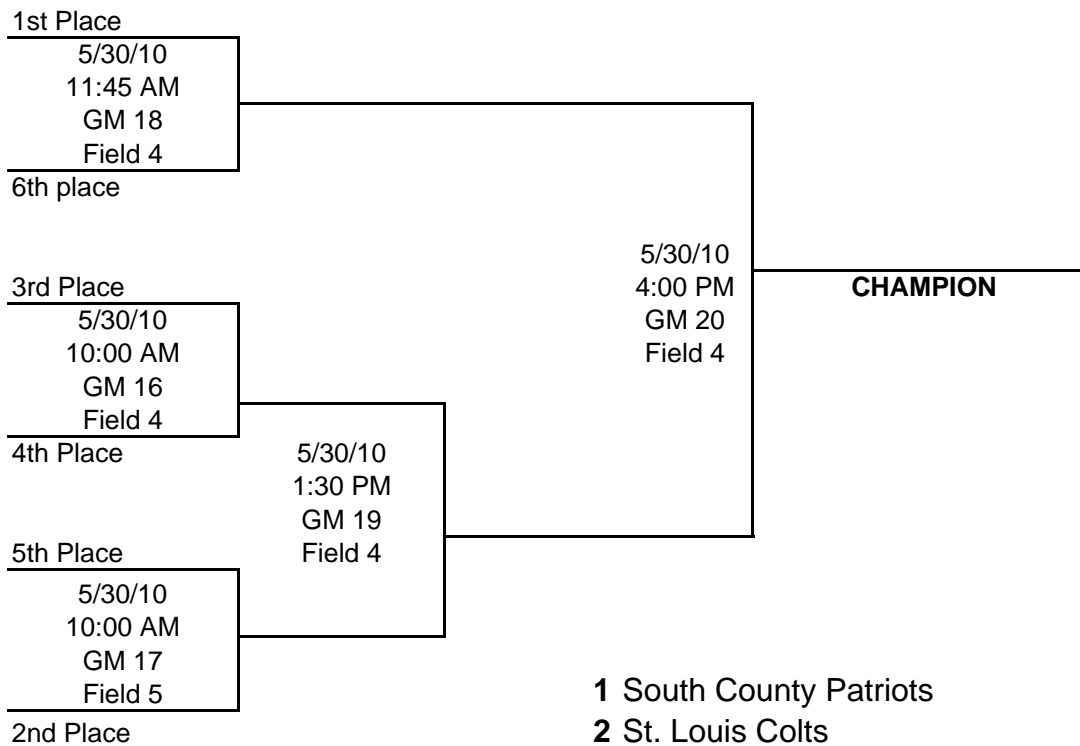

Affton Athletic Association 2010 MEMORIAL DAY TOURNAMENT

RAIN OUT LINE 314-994-1255

Home team determined by a flip of a coin.

18U DIVISION

<u>Day</u>	<u>Date</u>	<u>Time</u>	<u>Field</u>	<u>Teams</u>	<u>Game No.</u>
Friday	28-May-10	6:00 PM	4	5 v 6	1
		7:45 PM	4	4 v 5	2
		7:45 PM	6	3 v 1	3
		9:30 PM	4	6 v 4	4
		9:30 PM	6	2 v 3	5
Saturday	29-May-10	10:00 AM	4	5 v 1	6
		10:00 AM	5	2 v 6	7
		11:45 AM	4	3 v 4	8
		11:45 AM	5	1 v 6	9
		1:30 PM	4	2 v 4	10
		1:30 PM	5	5 v 3	11
		3:15 PM	4	1 v 2	12
		5:00 PM	4	3 v 6	13
		6:45 PM	4	1 v 4	14
		8:30 PM	4	5 v 2	15

Sunday 30-May-10 Bracket Play Single Elimination

- 1 South County Patriots
- 2 St. Louis Colts
- 3 Misfits
- 4 St. Louis Gateway Storm
- 5 St. Louis Sluggers
- 6 Red Hots

- Julie Burke
- David Lee
- Anne Swyers
- Reggie Daniel
- Jim Montgomery
- Pam Watkins